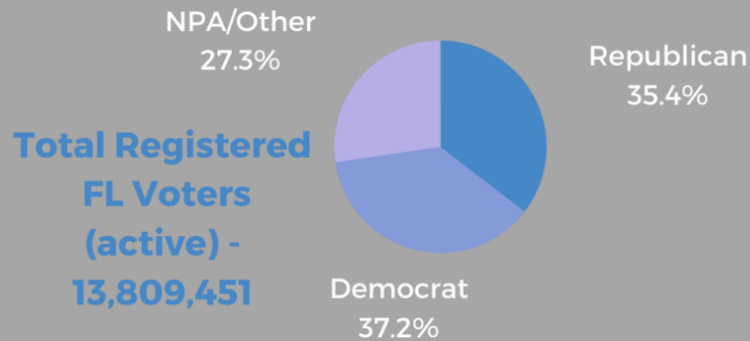

32
OPEN SEATS

321
TOTAL CANDIDATES FILED FOR OFFICE

88
INCUMBENTS

Top Voter Concerns

JOBS

COVID-19

RACIAL ISSUES

Northwest Results